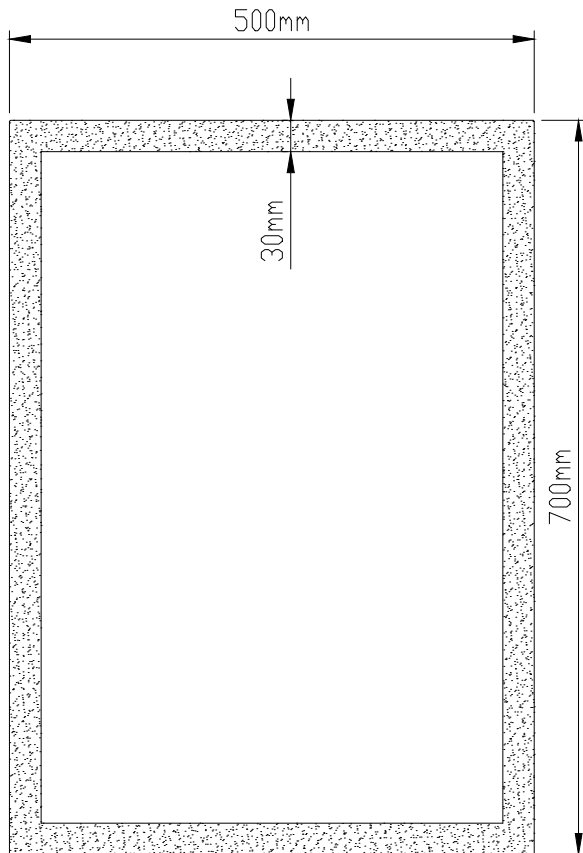

SENSOR SWITCH

ROCKER SWITCH

BOTTOM VIEW

FRONT VIEW

LEFT SIDE

REAR VIEW