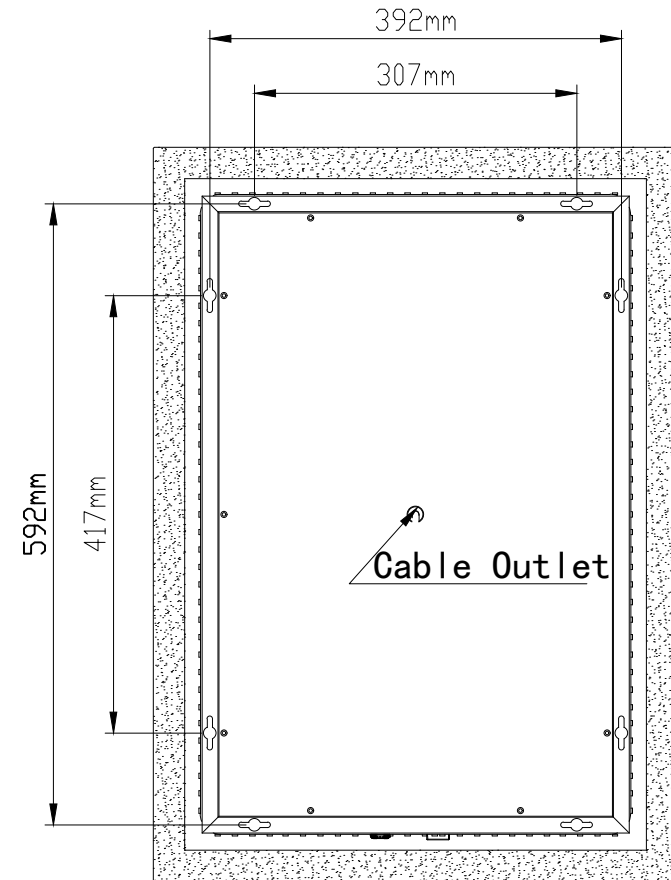

SENSOR SWITCH

ROCKER SWITCH

BOTTOM VIEW

FRONT VIEW

LEFT SIDE

REAR VIEW