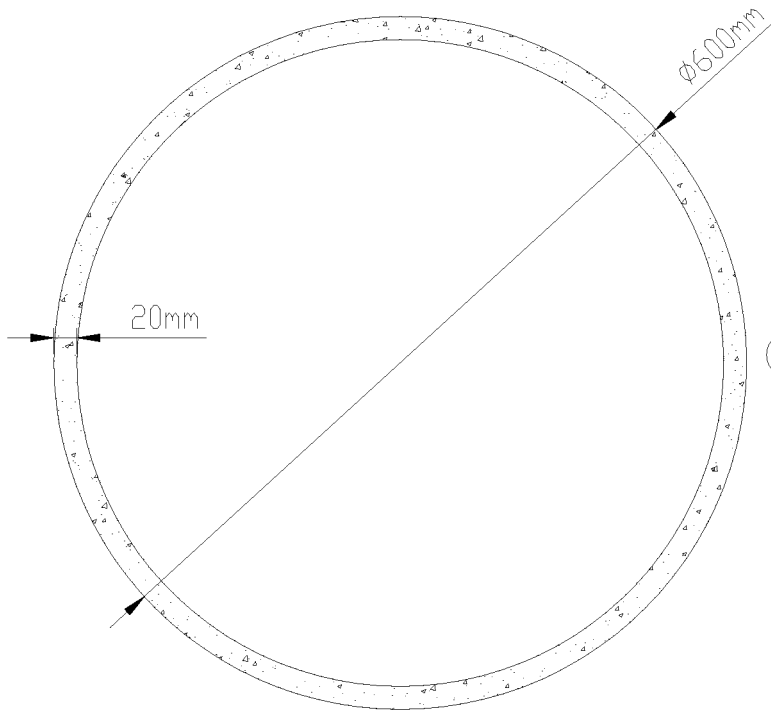

ROCKER SWITCH SENSOR SWITCH SHAVER SOCKET

BOTTOM VIEW

FRONT VIEW

LEFT SIDE

REAR VIEW