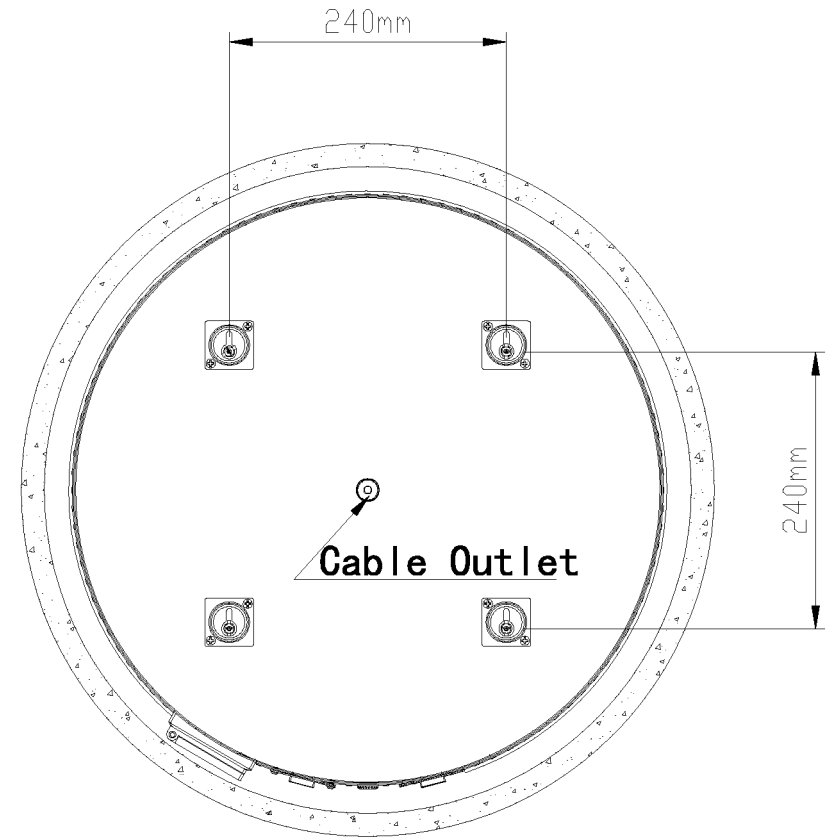

ROCKER SWITCH SENSOR SWITCH SHAVER SOCKET

BOTTOM VIEW

FRONT VIEW

LEFT SIDE

REAR VIEW