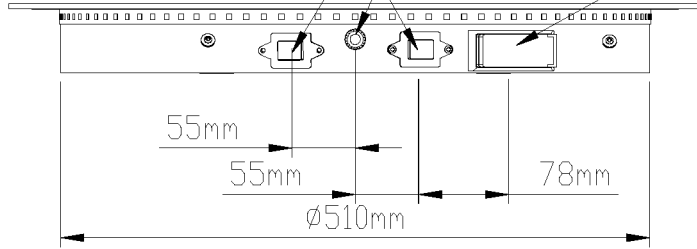

ROCKER SWITCH SENSOR SWITCH SHAVER SOCKET

BOTTOM VIEW

FRONT VIEW

LEFT SIDE

REAR VIEW