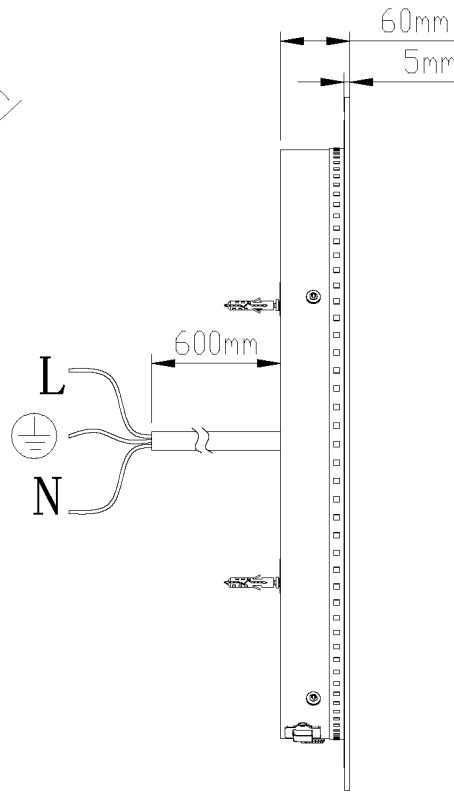

ROCKER SWITCH SENSOR SWITCH SHAVER SOCKET

BOTTOM VIEW

FRONT VIEW

LEFT SIDE

REAR VIEW