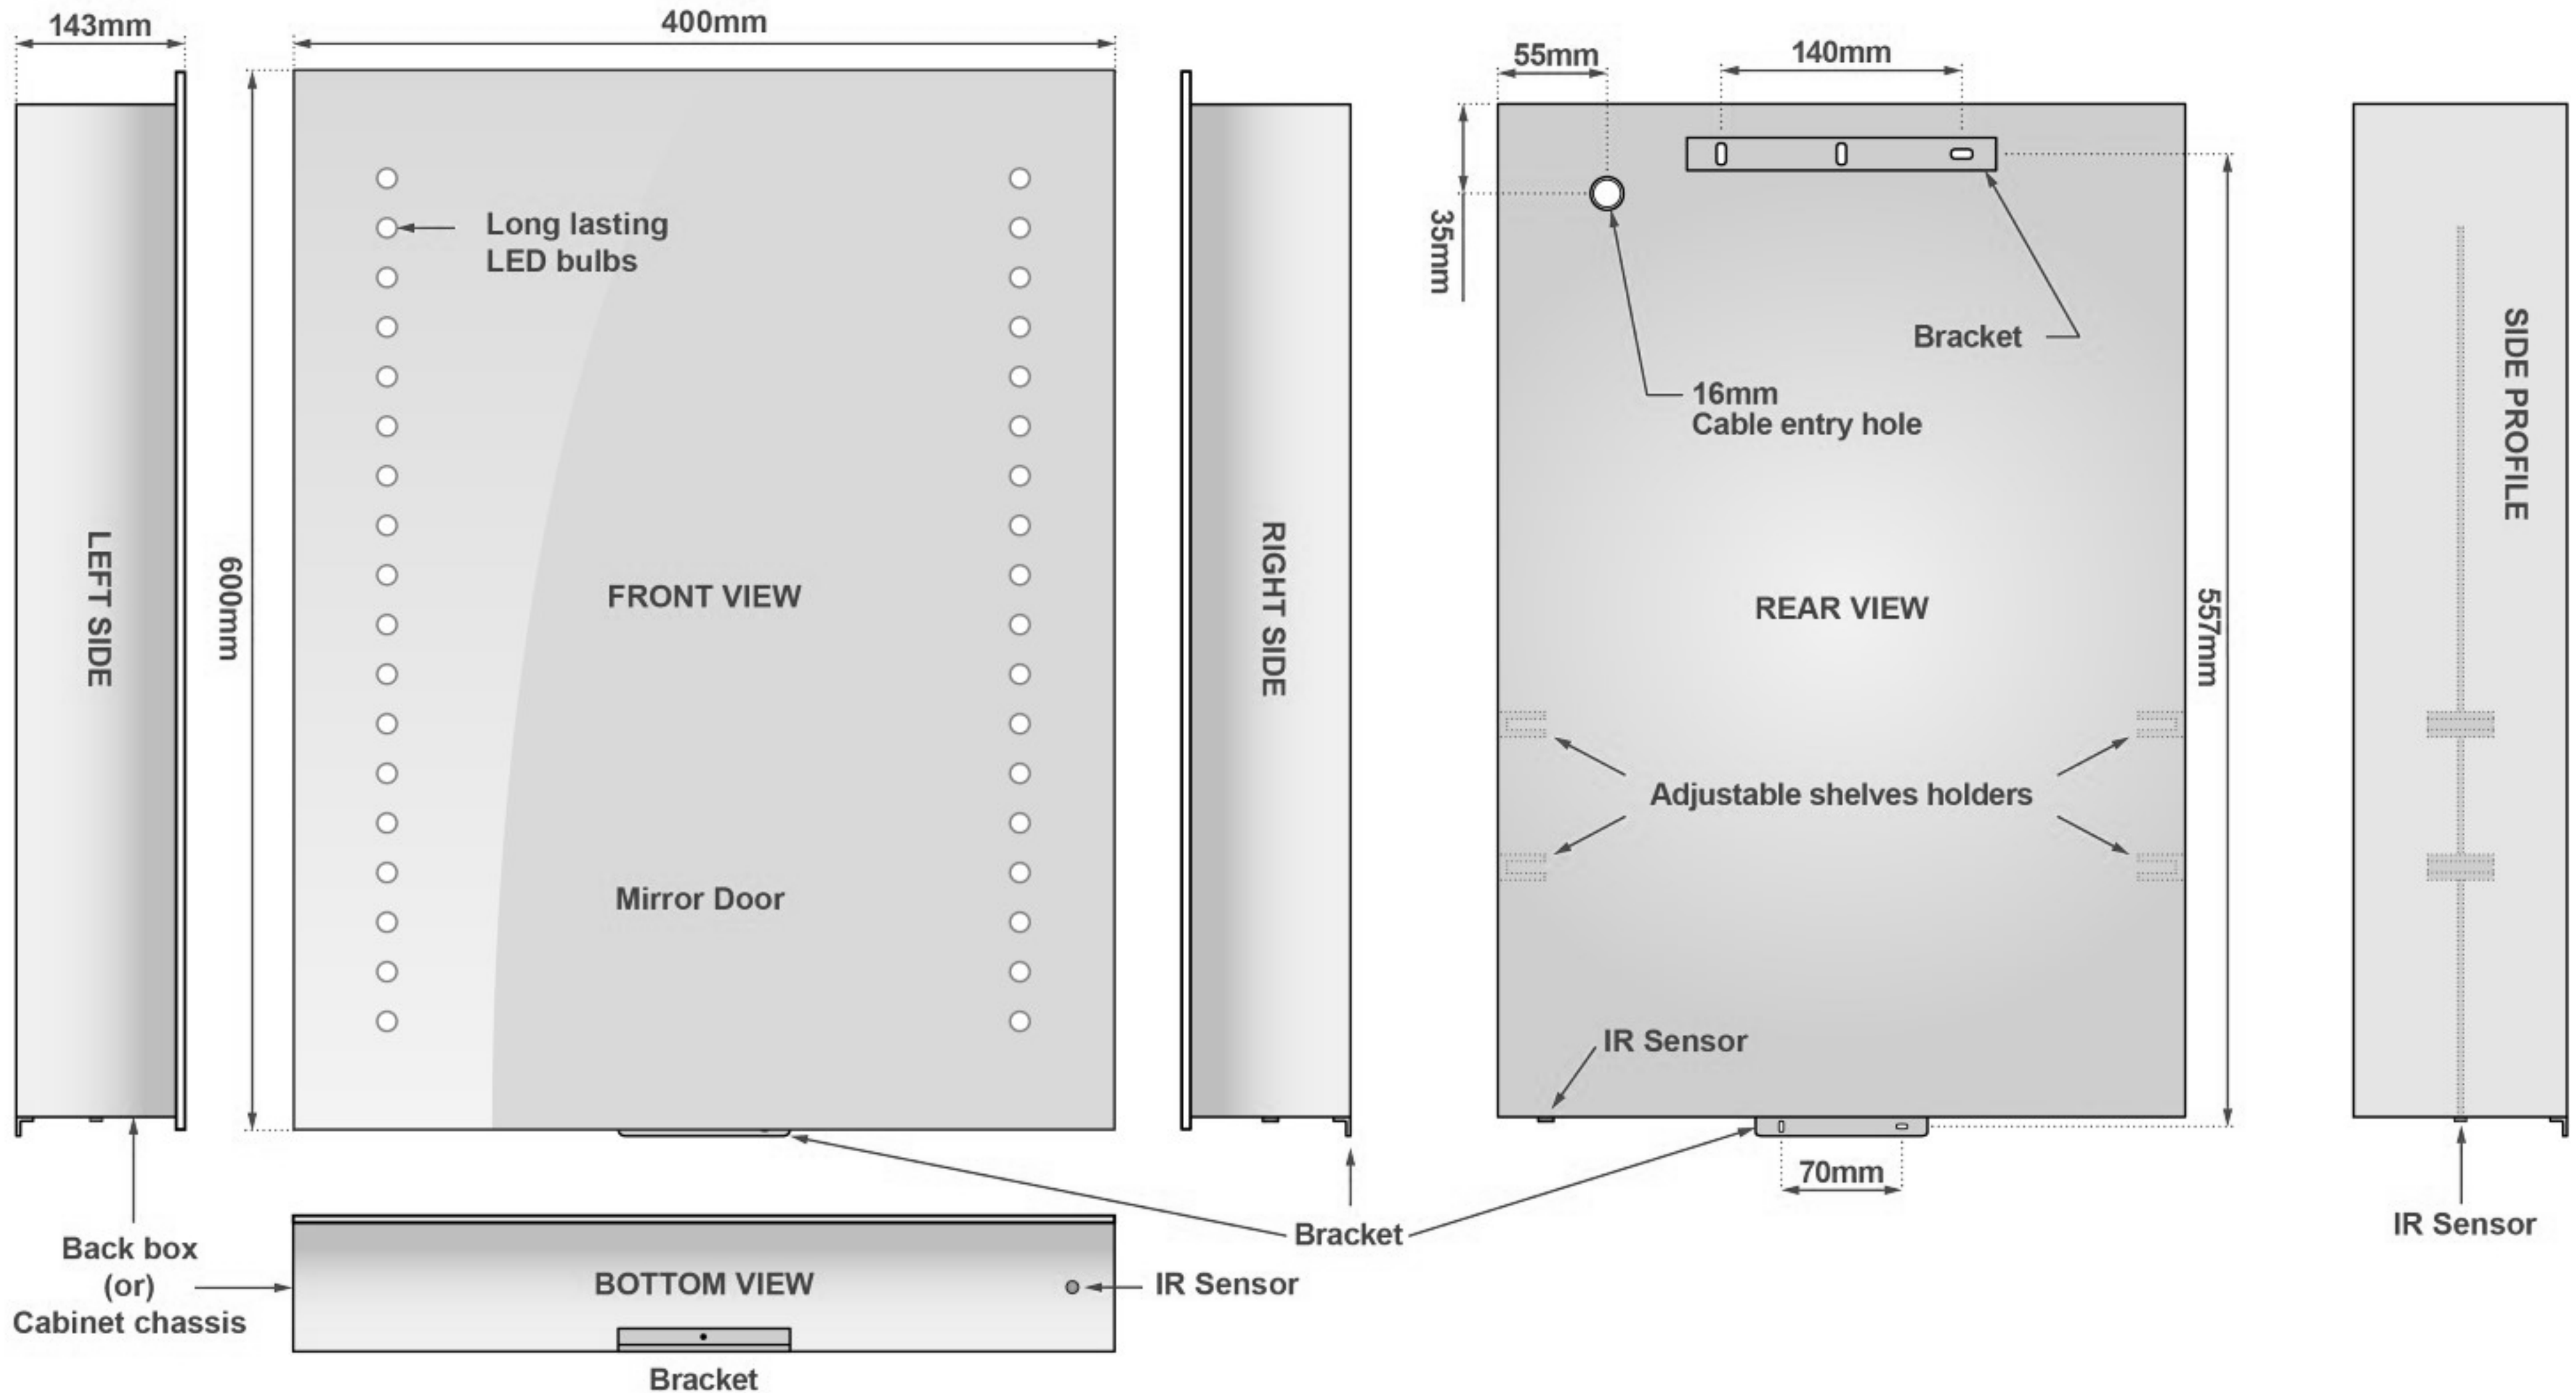

LIGHT MODERNA BATHROOM CABINET (LM345)

Views of complete assembly - With Mirror Door(s)/Panel(s)

Rear & Side Views of Back Box - Without Mirror Door(s)/Panel(s)